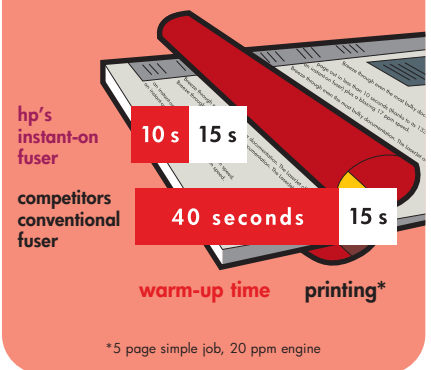

high-quality, high-performance solution

The HP LaserJet 2300 printer series easily handles all your printing needs—with printing speeds of up to 25 ppm² (letter) and an ultra fast first page out in as fast as 10 seconds³. Superior print quality of 1200 x 1200 dpi print resolution without sacrificing performance.

hp's instant-on fuser technology

While conventional monochrome printers need an average of 40 seconds warm-up time, HP LaserJets with instant-on fuser, need only 10 seconds³—1/4 of the time.

The instant-on fuser is an innovative ceramic heating technology developed by HP. It allows the heating element to be in direct contact with the fusing cylinders hence allowing more efficient printing. Not only does it save time, it helps to increase durability of the components and most of all, saves on precious power consumption that lowers cost of ownership.

more printing power when you need it

The HP LaserJet 2300 printer series easily adapt to your growing needs—thanks to its 32 or 48 MB RAM (expandable up to 288 or 304 MB) and a 266 MHz RISC processor.

¹ Available in some Asia Pacific countries only. Kindly check with your local Hewlett-Packard sales office or your nearest HP authorised dealer for availability.

² Exact speed varies depending on the system configuration, software program and document complexity.

³ Based on 'Ready mode'.

instant-on fuser performance

hp's instant-on fuser technology

Give all your pres
a crisply slick look and never cease to impress
your clients—courtesy the printer's visibly
superior 1200 dpi print res