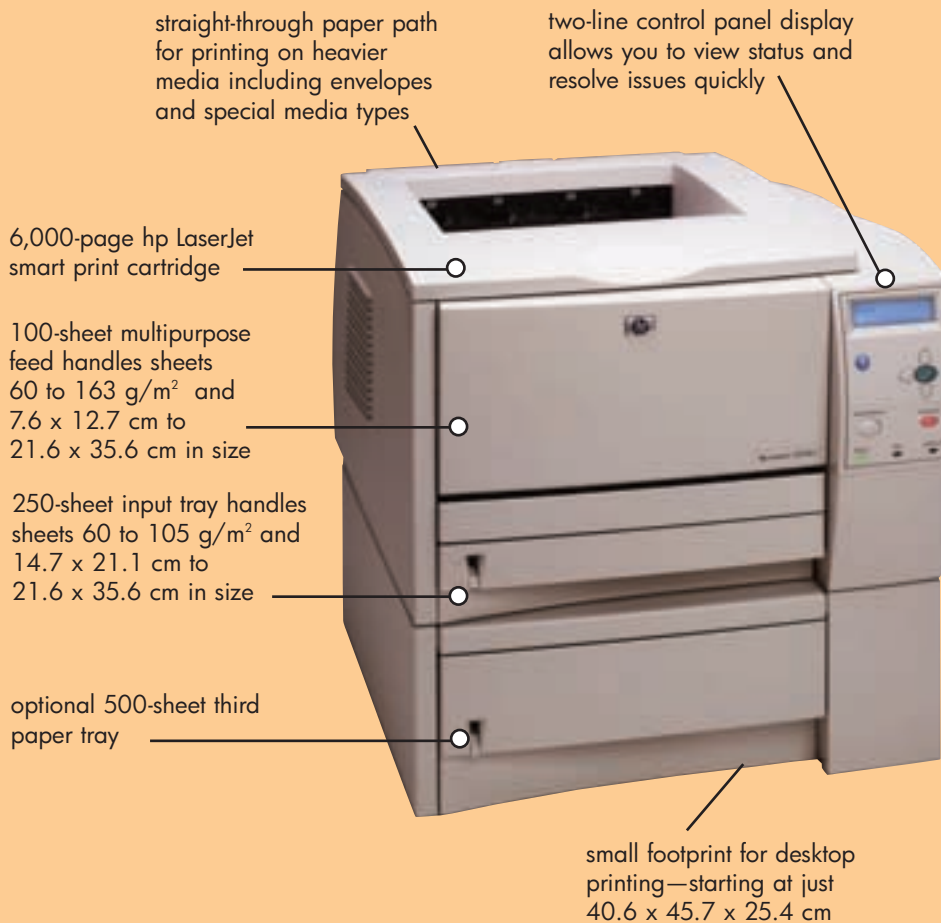

hp LaserJet 2300 printer series

hp LaserJet 2300dtn shown

series highlights

- fast print speed—up to 25 pages-per-minute²
- hp jetdirect network card for sharing over your office network environment (standard for 2300n¹/dn/dtn models only)
- powerful 266 MHz processor for quick delivery of your most demanding printing tasks
- instant-on fuser delivers in as fast as 10-second first page out³
- professional quality black text at true 1200 by 1200 dpi resolution
- expansion slots accommodate up to 256 MB of additional RAM for increased printing capacity and responsiveness
- built-in duplex unit saves paper and money by allowing you to print on both sides of the page (standard on 2300d/dn/dtn models only)
- hp embedded web server allows full control to remotely configure device setting and email alerts—requires 48 MB of RAM

hp LaserJet 2300 printer series at a glance

hp LaserJet 2300 • 266 MHz processor • 32 MB RAM (expandable to 288 MB) • 100-sheet multipurpose paper tray • 250-sheet input paper tray • straight-through paper path • standard USB connectivity • HP PostScript 3 emulation • 6,000-page hp LaserJet smart print cartridge • 25 ppm (letter)	all the features of the 2300 plus: • built-in duplex unit for two-sided printing • 48 MB RAM (expandable to 304 MB)	all the features of the 2300 plus: • hp jetdirect 615n EIO 10/100Base-T internal print server • 48 MB RAM (expandable to 304 MB) • embedded web server	all the features of the 2300 plus: • built-in duplex unit for two-sided printing • hp jetdirect 615n EIO 10/100Base-T internal print server • 48 MB RAM (expandable to 304 MB) • embedded web server	all the features of the 2300dn plus: • 500-sheet input paper tray (for total input capacity of 850 sheets)

¹ Available in some Asia Pacific countries only. Kindly check with your local Hewlett-Packard sales office or your nearest HP authorised dealer for availability.

² Exact speed varies depending on the system configuration, software program and document complexity.

³ Based on 'Ready mode'.