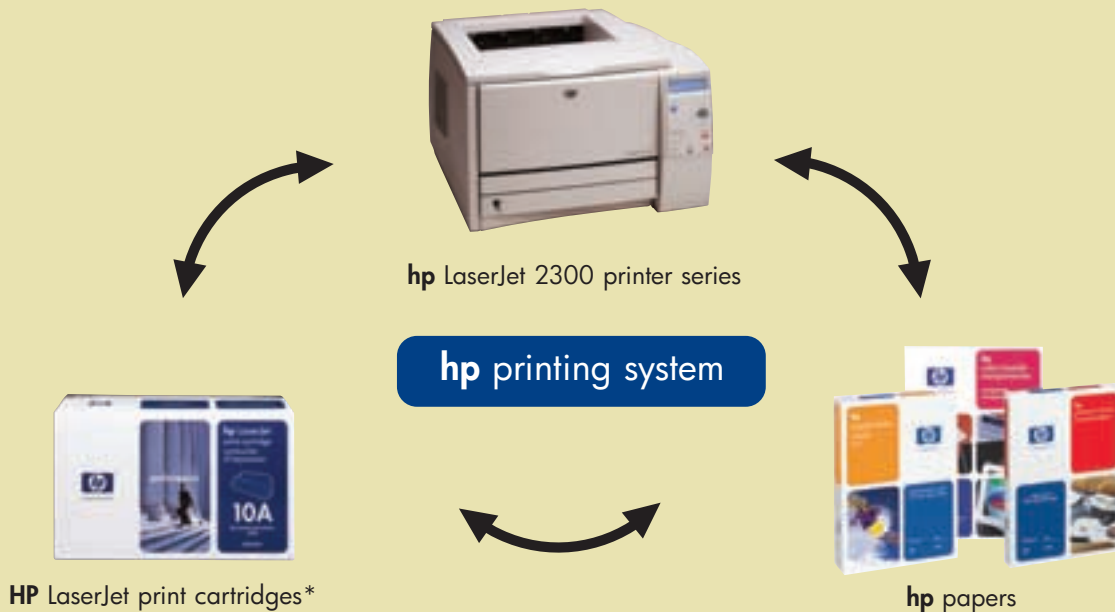

designed together to work together for optimal results

HP printers and printing supplies are designed together to work together as a system, to give you great print quality every time you print. This printing system depends on the sophisticated technology and intricate physics in the HP LaserJet print cartridge and toner.

With 70 percent of the print system's critical components in the print cartridge, if you're not using HP printing supplies you're not getting HP printing.

* Product image shown is for the sole purpose of visualisation only.

technical specifications—hp LaserJet 2300 printer series